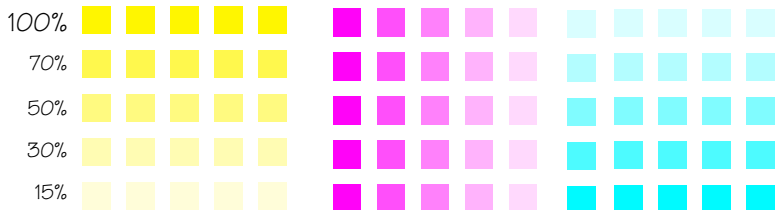

GRAY SCALE

When all three colors are equal in saturation, they create a gray scale.

TRIHUE A
 CONFIGURATION:
 Yellow 100% Saturation at top
 Magenta 100% Left vertical
 Cyan 100% Saturation on bottom.